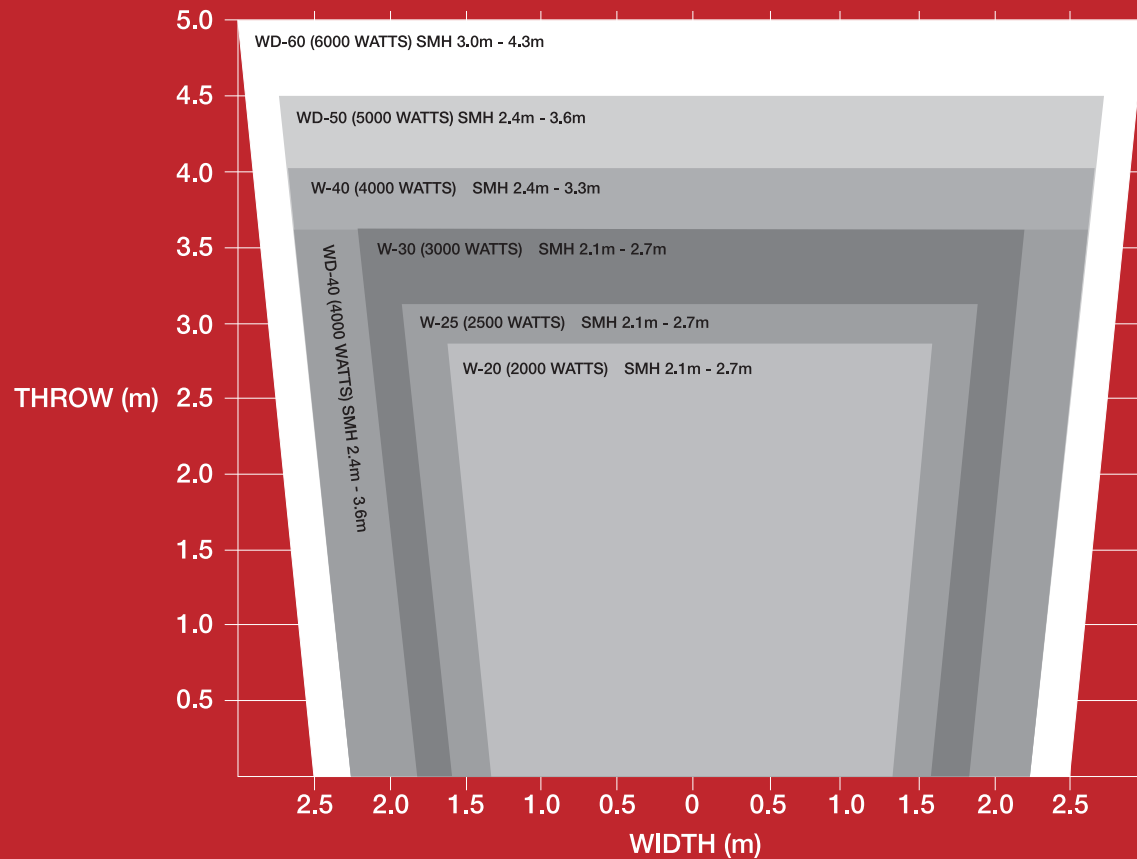

WHICH HEATER(S)

SMH - Suggested Mounting Height

Table based upon installation in a sheltered location